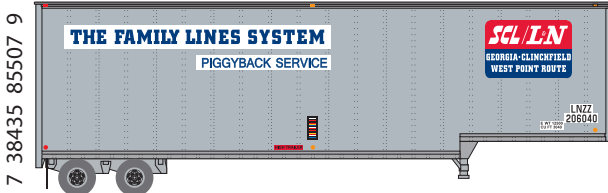

COMPANION TRAILERS

40' DROP FRAME TRAILER $15.95 Each

7 38435 85507 9

6 ROAD NUMBERS
PART # 403091-(01-06)