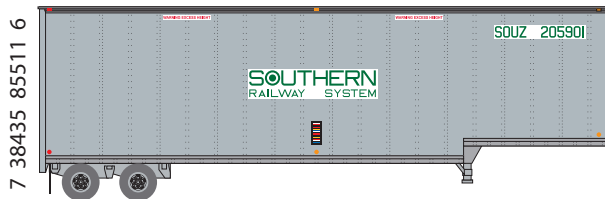

7 38435 85511 6

6 ROAD NUMBERS
PART # 403351-(01-06)