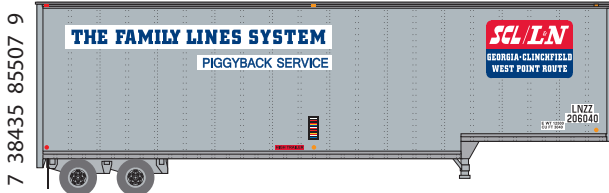

COMPANION TRAILERS

40' DROP FRAME TRAILER $15.95 Each

7 38435 85507 9

6 ROAD NUMBERS
PART # 403091-(01-06)